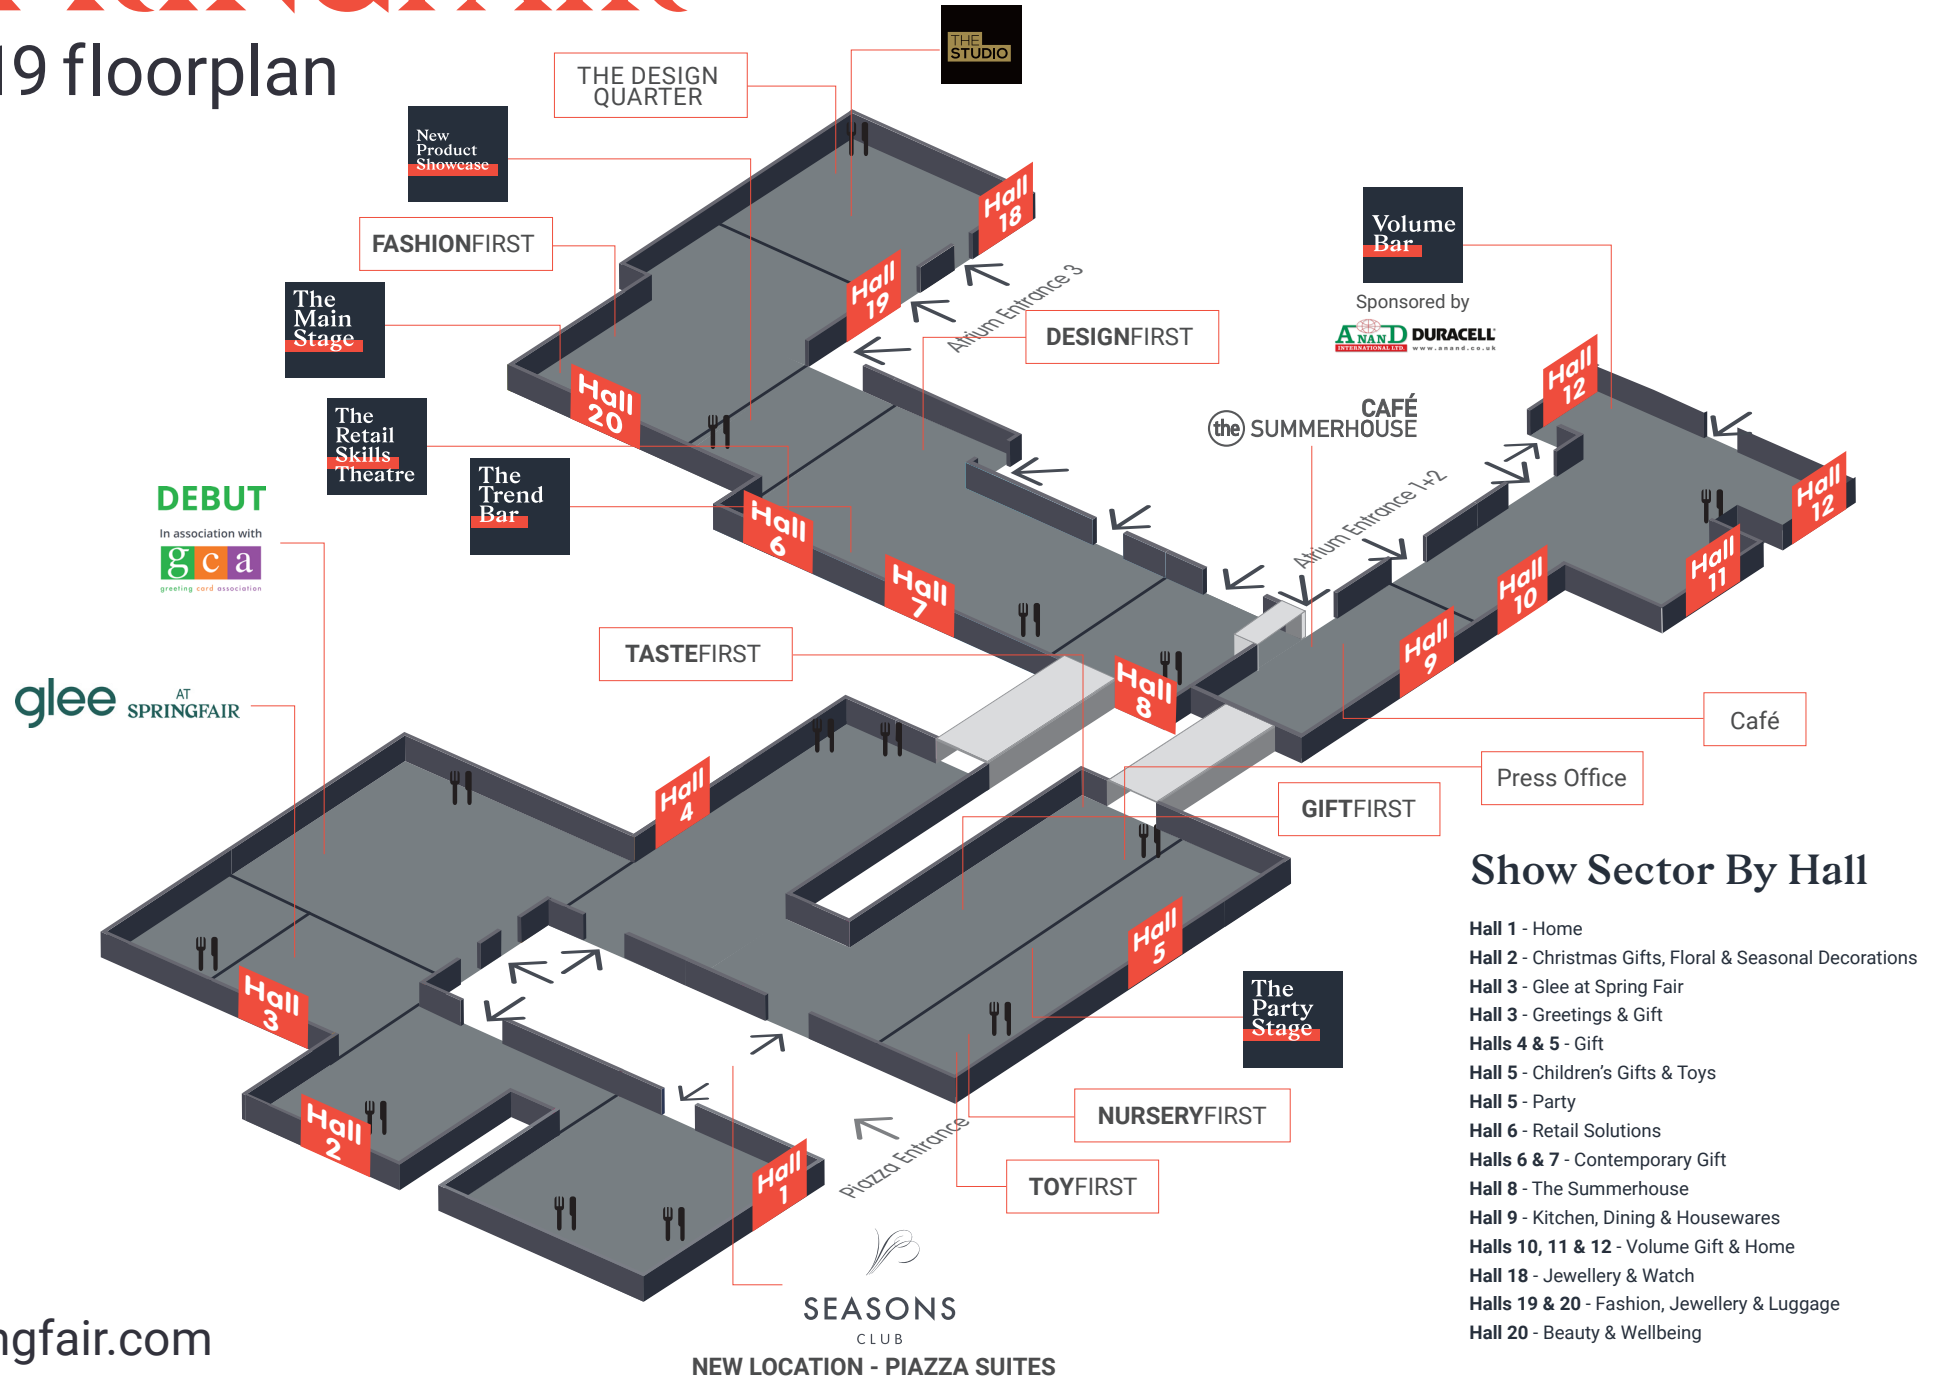

SPRINGFAIR

2019 floorplan

Show Sector By Hall

- Hall 1 - Home
- Hall 2 - Christmas Gifts, Floral & Seasonal Decorations
- Hall 3 - Glee at Spring Fair
- Hall 3 - Greetings & Gift
- Halls 4 & 5 - Gift
- Hall 5 - Children's Gifts & Toys
- Hall 5 - Party
- Hall 6 - Retail Solutions
- Halls 6 & 7 - Contemporary Gift
- Hall 8 - The Summerhouse
- Hall 9 - Kitchen, Dining & Housewares
- Halls 10, 11 & 12 - Volume Gift & Home
- Hall 18 - Jewellery & Watch
- Halls 19 & 20 - Fashion, Jewellery & Luggage
- Hall 20 - Beauty & Wellbeing