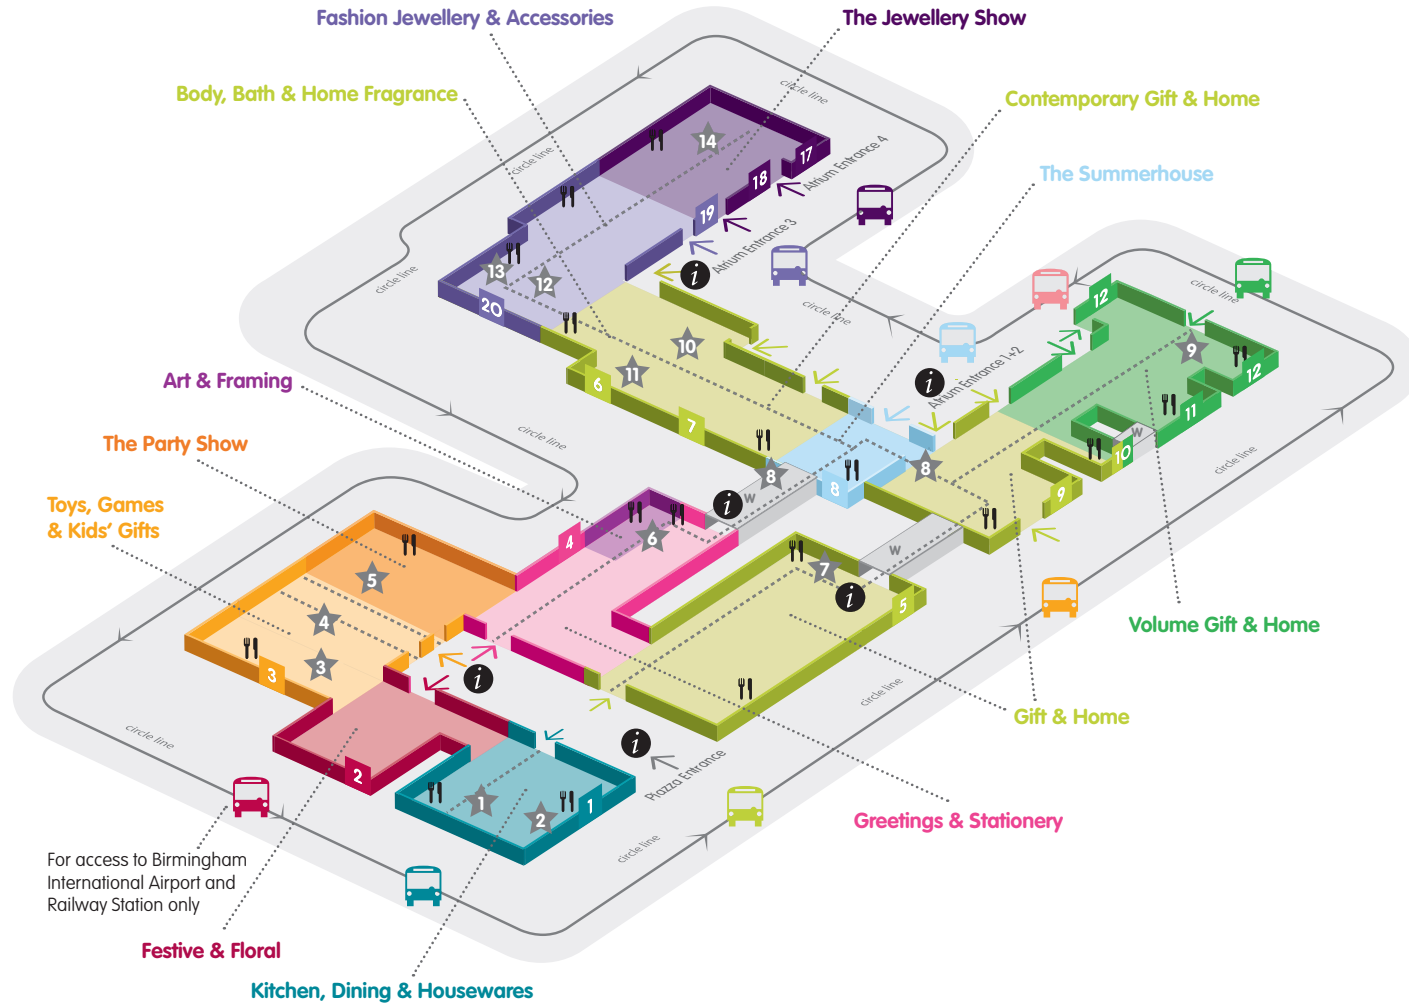

New Show Layout

Feature Areas

- ★ 1 Cook Live!
- ★ 2 Trend Box
- ★ 3 Licensing Lounge
- ★ 4 Toy Demo Area
- ★ 5 The Stage
- ★ 6 Art & Framing Theatre
- ★ 7 High 5 Champagne Bar
- ★ 8 New Product Showcase
- ★ 9 Sports Bar
- ★ 10 The Trend Bar
- ★ 11 Trend Briefings & Seminar Theatre
- ★ 12 Fashion Accessories Catwalk
- ★ 13 Gift of the Year Showhouse
- ★ 14 The Pandora Catwalk Café

 Circle line bus stop. Buses operate every 5-10 minutes circulating Spring Fair International

 Wider boulevards incorporating extra seating and free water points

 Information Points are positioned across the show

 Covered walkways between halls